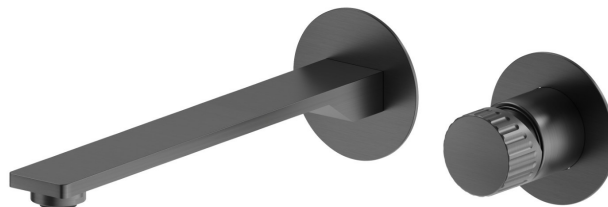

STEEL LINE

74230ex.59.064

Single lever wall mixer group - finish PVD Brushed Gun Metal

External part. Without pop-up waste set

FEATURES

Material	Stainless Steel
Technology	Save Water
Installation	Wall concealed part
Spout	Long spout
Hole type	2 holes
Control type	Single lever
Waste / Drain set	Without waste set
Water mixing	Mechanical
Required for installation	<u>27852.00.000</u>

TECHNICAL DRAWING

STEEL LINE

74230ex.59.064

Single lever wall mixer group - finish PVD Brushed Gun Metal

AVAILABLE FINISHES

59.064

PVD Brushed Gun Metal

50.050

finish Stainless Steel

59.067

finish PVD Brushed Copper Bronze

59.098

finish PVD Brushed Pale Gold