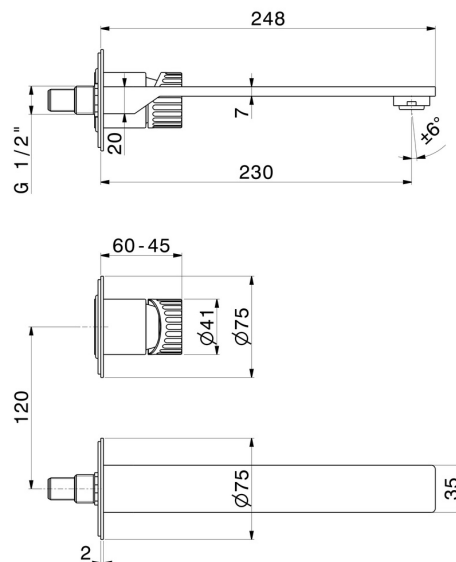

STEEL LINE

74230ex.59.064

Single lever wall mixer group - finish PVD Brushed Gun Metal

External part. Without pop-up waste set

FEATURES

Material	Stainless Steel
Technology	Save Water
Installation	Wall concealed part
Spout	Long spout
Hole type	2 holes
Control type	Single lever
Waste / Drain set	Without waste set
Water mixing	Mechanical
Required for installation	<u>27852.00.000</u>

TECHNICAL DRAWING

STEEL LINE

74230ex.59.064

Single lever wall mixer group - finish PVD Brushed Gun Metal

AVAILABLE FINISHES

59.064

PVD Brushed Gun Metal

50.050