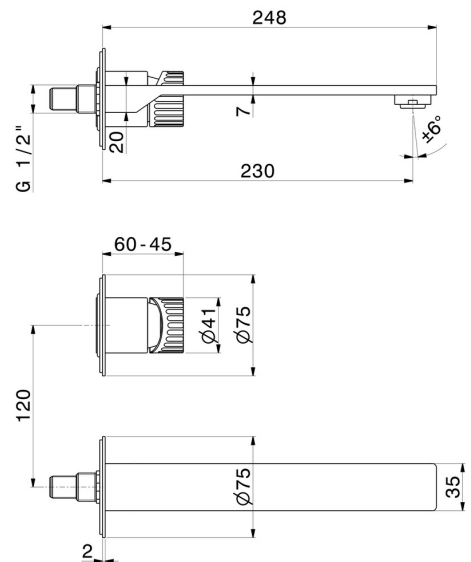

STEEL LINE

74230ex.59.067

Single lever wall mixer group - finish PVD Brushed Copper Bronze

External part. Without pop-up waste set

PVD Brushed Copper Bronze

FEATURES

Material	Stainless Steel
Technology	Save Water
Installation	Wall concealed part
Spout	Long spout
Hole type	2 holes
Control type	Single lever
Waste / Drain set	Without waste set
Water mixing	Mechanical
Required for installation	<u>27852.00.000</u>

TECHNICAL DRAWING

STEEL LINE

74230ex.59.067

Single lever wall mixer group - finish PVD Brushed Copper Bronze

AVAILABLE FINISHES

59.067

PVD Brushed Copper Bronze

50.050