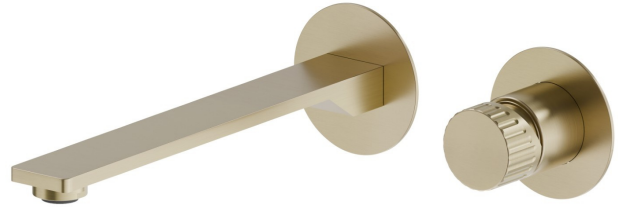

STEEL LINE

74230ex.59.098

Single lever wall mixer group - finish PVD Brushed Pale Gold

External part. Without pop-up waste set

PVD Brushed Pale Gold

FEATURES

Material	Stainless Steel
Technology	Save Water
Installation	Wall concealed part
Spout	Long spout
Hole type	2 holes
Control type	Single lever
Waste / Drain set	Without waste set
Water mixing	Mechanical
Required for installation	<u>27852.00.000</u>

TECHNICAL DRAWING

STEEL LINE

74230ex.59.098

Single lever wall mixer group - finish PVD Brushed Pale Gold

AVAILABLE FINISHES

59.098

PVD Brushed Pale Gold

50.050

finish Stainless Steel

59.064

finish PVD Brushed Gun Metal

59.067

finish PVD Brushed Copper Bronze