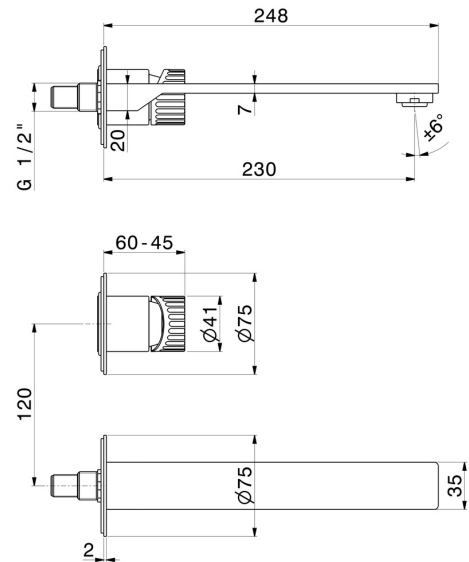

STEEL LINE

74230ex.59.098

Single lever wall mixer group - finish PVD Brushed Pale Gold

External part. Without pop-up waste set

PVD Brushed Pale Gold

FEATURES

Material	Stainless Steel
Technology	Save Water
Installation	Wall concealed part
Spout	Long spout
Hole type	2 holes
Control type	Single lever
Waste / Drain set	Without waste set
Water mixing	Mechanical
Required for installation	<u>27852.00.000</u>

TECHNICAL DRAWING

STEEL LINE

74230ex.59.098

Single lever wall mixer group - finish PVD Brushed Pale Gold

AVAILABLE FINISHES

59.098

PVD Brushed Pale Gold

50.050