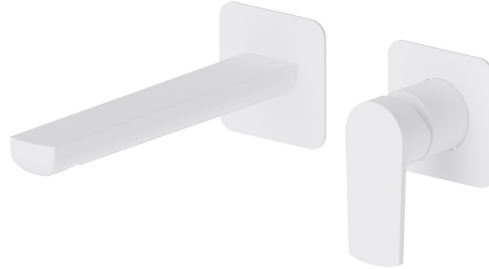

HAKA

72026E.01.014

Single lever wall mixer group. Ø75 - finish Matt White

External part. Without pop-up waste set

FEATURES

Material	Brass
Technology	Save Water
Installation	Wall concealed part
Spout	Standard spout
Hole type	2 holes
Control type	Single lever
Waste / Drain set	Without waste set
Water mixing	Mechanical
Required for installation	<u>27852.00.000</u>

TECHNICAL DRAWING

HAKA

72026E.01.014

Single lever wall mixer group. Ø75 - finish Matt White

AVAILABLE FINISHES

01.014

Matt White

01.093