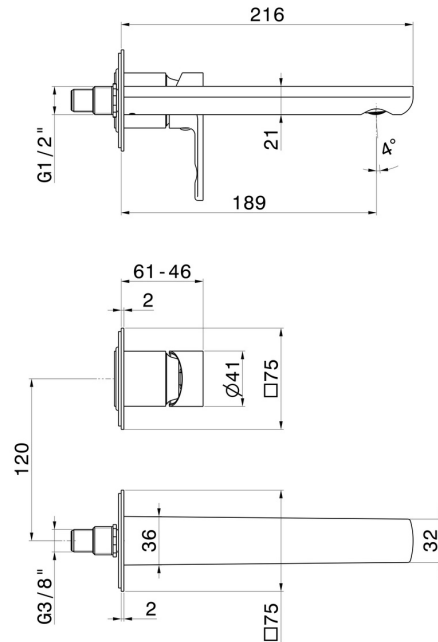

HAKA

72026E.01.014

Single lever wall mixer group. Ø75 - finish Matt White

External part. Without pop-up waste set

FEATURES

Material	Brass
Technology	Save Water
Installation	Wall concealed part
Spout	Standard spout
Hole type	2 holes
Control type	Single lever
Waste / Drain set	Without waste set
Water mixing	Mechanical
Required for installation	<u>27852.00.000</u>

TECHNICAL DRAWING

HAKA

72026E.01.014

Single lever wall mixer group. Ø75 - finish Matt White

AVAILABLE FINISHES

01.014

Matt White

01.093