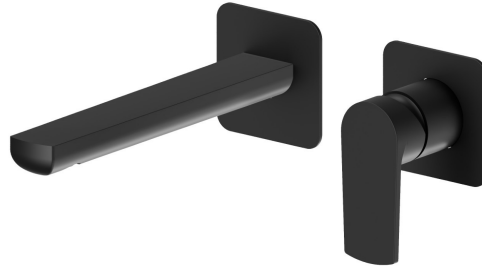

HAKA

72026E.01.093

Single lever wall mixer group. Ø75 - finish Matt Black

External part. Without pop-up waste set

FEATURES

Material	Brass
Technology	Save Water
Installation	Wall concealed part
Spout	Standard spout
Hole type	2 holes
Control type	Single lever
Waste / Drain set	Without waste set
Water mixing	Mechanical
Required for installation	<u>27852.00.000</u>

TECHNICAL DRAWING

HAKA

72026E.01.093

Single lever wall mixer group. Ø75 - finish Matt Black

AVAILABLE FINISHES

01.093

Matt Black

01.014