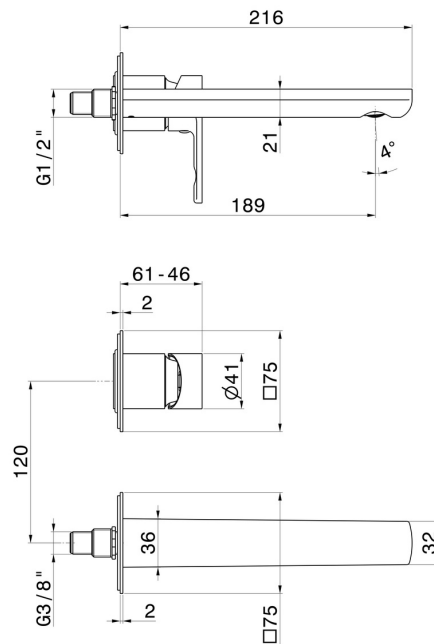

HAKA

72026E.01.093

Single lever wall mixer group. Ø75 - finish Matt Black

External part. Without pop-up waste set

FEATURES

Material	Brass
Technology	Save Water
Installation	Wall concealed part
Spout	Standard spout
Hole type	2 holes
Control type	Single lever
Waste / Drain set	Without waste set
Water mixing	Mechanical
Required for installation	<u>27852.00.000</u>

TECHNICAL DRAWING

HAKA

72026E.01.093

Single lever wall mixer group. Ø75 - finish Matt Black

AVAILABLE FINISHES

01.093

Matt Black

01.014