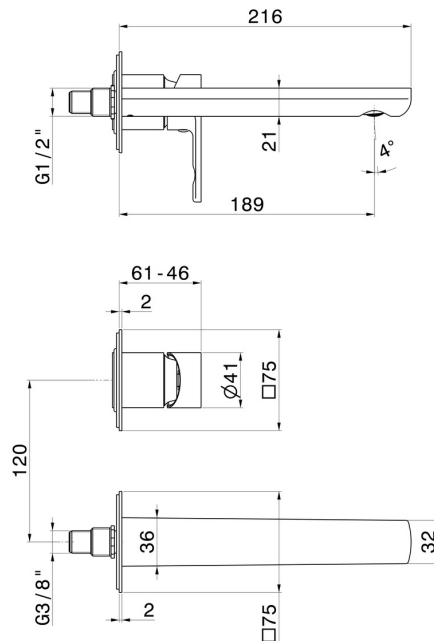

## 72026E.21.018

Single lever wall mixer group. Ø75 - finish Chrome

External part. Without pop-up waste set

### FEATURES

Material	<b>Brass</b>
Technology	<b>Save Water</b>
Installation	<b>Wall concealed part</b>
Spout	<b>Standard spout</b>
Hole type	<b>2 holes</b>
Control type	<b>Single lever</b>
Waste / Drain set	<b>Without waste set</b>
Water mixing	<b>Mechanical</b>
Required for installation	<b><u>27852.00.000</u></b>

### TECHNICAL DRAWING

**HAKA**

**72026E.21.018**

Single lever wall mixer group. Ø75 - finish Chrome

**AVAILABLE FINISHES**

---

**21.018**

Chrome