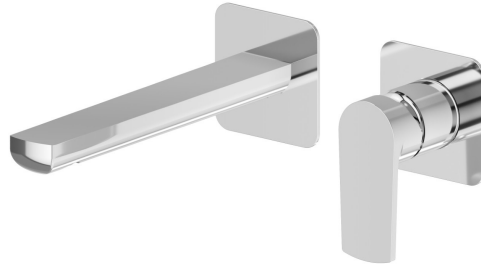

## 72026E.21.018

Single lever wall mixer group. Ø75 - finish Chrome

External part. Without pop-up waste set

### FEATURES

Material	<b>Brass</b>
Technology	<b>Save Water</b>
Installation	<b>Wall concealed part</b>
Spout	<b>Standard spout</b>
Hole type	<b>2 holes</b>
Control type	<b>Single lever</b>
Waste / Drain set	<b>Without waste set</b>
Water mixing	<b>Mechanical</b>
Required for installation	<b><u>27852.00.000</u></b>

### TECHNICAL DRAWING

**HAKA**

**72026E.21.018**

Single lever wall mixer group. Ø75 - finish Chrome

**AVAILABLE FINISHES**

---

**21.018**

Chrome