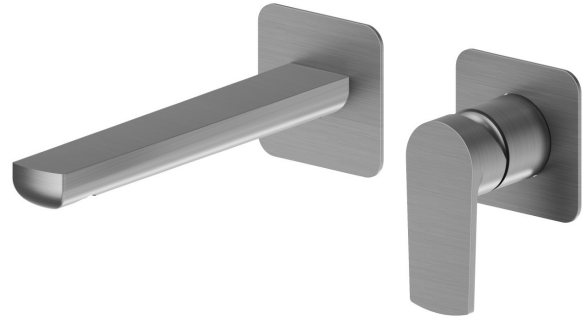

HAKA

72026E.59.064

Single lever wall mixer group. Ø75 - finish PVD Brushed Gun Metal

External part. Without pop-up waste set

PVD Brushed Gun Metal

FEATURES

Material	Brass
Technology	Save Water
Installation	Wall concealed part
Spout	Standard spout
Hole type	2 holes
Control type	Single lever
Waste / Drain set	Without waste set
Water mixing	Mechanical
Required for installation	<u>27852.00.000</u>

TECHNICAL DRAWING

HAKA

72026E.59.064

Single lever wall mixer group. Ø75 - finish PVD Brushed Gun Metal

AVAILABLE FINISHES

59.064

PVD Brushed Gun Metal

01.014