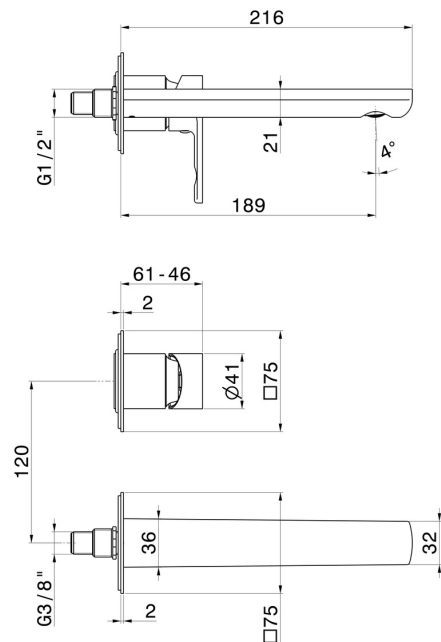

HAKA

72026E.59.064

Single lever wall mixer group. Ø75 - finish PVD Brushed Gun Metal

External part. Without pop-up waste set

PVD Brushed Gun Metal

FEATURES

Material	Brass
Technology	Save Water
Installation	Wall concealed part
Spout	Standard spout
Hole type	2 holes
Control type	Single lever
Waste / Drain set	Without waste set
Water mixing	Mechanical
Required for installation	<u>27852.00.000</u>

TECHNICAL DRAWING

HAKA

72026E.59.064

Single lever wall mixer group. Ø75 - finish PVD Brushed Gun Metal

AVAILABLE FINISHES

59.064

PVD Brushed Gun Metal

01.014