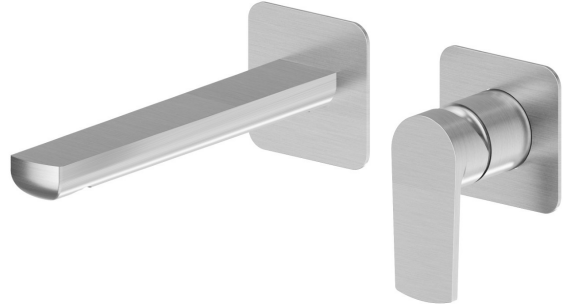

HAKA

72026E.59.066

Single lever wall mixer group. Ø75 - finish PVD Brushed steel

External part. Without pop-up waste set

PVD Brushed steel

FEATURES

Material	Brass
Technology	Save Water
Installation	Wall concealed part
Spout	Standard spout
Hole type	2 holes
Control type	Single lever
Waste / Drain set	Without waste set
Water mixing	Mechanical
Required for installation	<u>27852.00.000</u>

TECHNICAL DRAWING

AR Preview
try it in your home

More Details
on our [website](#)

HAKA

72026E.59.066

Single lever wall mixer group. Ø75 - finish PVD Brushed steel

AVAILABLE FINISHES

59.066

PVD Brushed steel

01.014

finish Matt White

01.093

finish Matt Black

21.018

finish Chrome

59.064