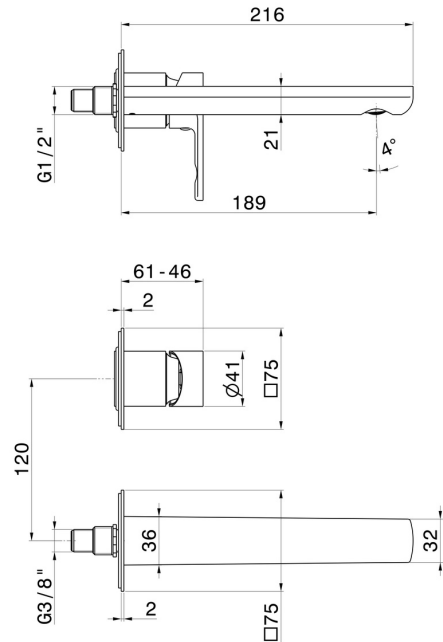

HAKA

72026E.59.066

Single lever wall mixer group. Ø75 - finish PVD Brushed steel

External part. Without pop-up waste set

PVD Brushed steel

FEATURES

Material	Brass
Technology	Save Water
Installation	Wall concealed part
Spout	Standard spout
Hole type	2 holes
Control type	Single lever
Waste / Drain set	Without waste set
Water mixing	Mechanical
Required for installation	<u>27852.00.000</u>

TECHNICAL DRAWING

AR Preview
try it in your home

More Details
on our [website](#)

HAKA

72026E.59.066

Single lever wall mixer group. Ø75 - finish PVD Brushed steel

AVAILABLE FINISHES

59.066