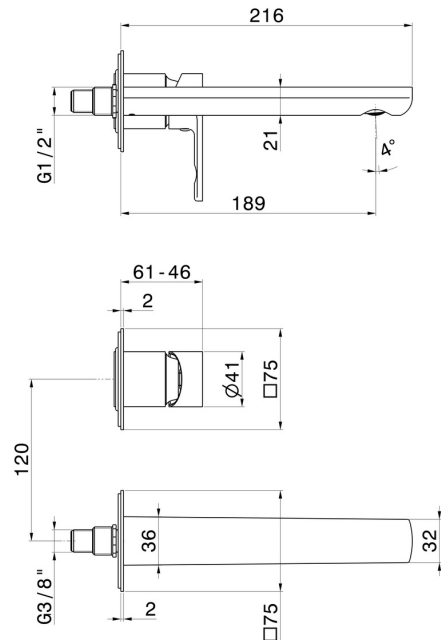

# HAKA

**72026E.59.067**

Single lever wall mixer group. Ø75 - finish PVD Brushed Copper Bronze

External part. Without pop-up waste set

PVD Brushed Copper Bronze

## FEATURES

Material	<b>Brass</b>
Technology	<b>Save Water</b>
Installation	<b>Wall concealed part</b>
Spout	<b>Standard spout</b>
Hole type	<b>2 holes</b>
Control type	<b>Single lever</b>
Waste / Drain set	<b>Without waste set</b>
Water mixing	<b>Mechanical</b>
Required for installation	<b><u>27852.00.000</u></b>

## TECHNICAL DRAWING

**HAKA**

**72026E.59.067**

Single lever wall mixer group. Ø75 - finish PVD Brushed Copper Bronze

**AVAILABLE FINISHES**

---

**59.067**

PVD Brushed Copper Bronze