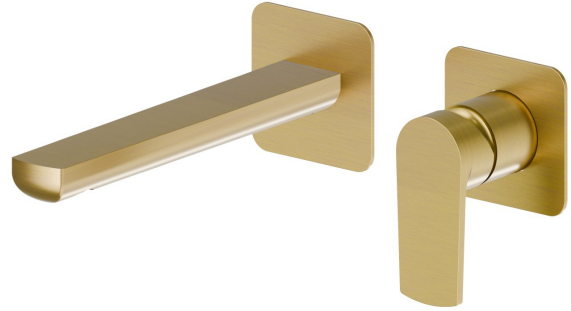

HAKA

72026E.59.097

Single lever wall mixer group. Ø75 - finish PVD Brushed Gold

External part. Without pop-up waste set

PVD Brushed Gold

FEATURES

Material	Brass
Technology	Save Water
Installation	Wall concealed part
Spout	Standard spout
Hole type	2 holes
Control type	Single lever
Waste / Drain set	Without waste set
Water mixing	Mechanical
Required for installation	<u>27852.00.000</u>

TECHNICAL DRAWING

 **AR Preview**
try it in your home

More Details
on our [website](#)

HAKA

72026E.59.097

Single lever wall mixer group. Ø75 - finish PVD Brushed Gold

AVAILABLE FINISHES

59.097

PVD Brushed Gold

01.014

finish Matt White

01.093

finish Matt Black

21.018

finish Chrome

59.064