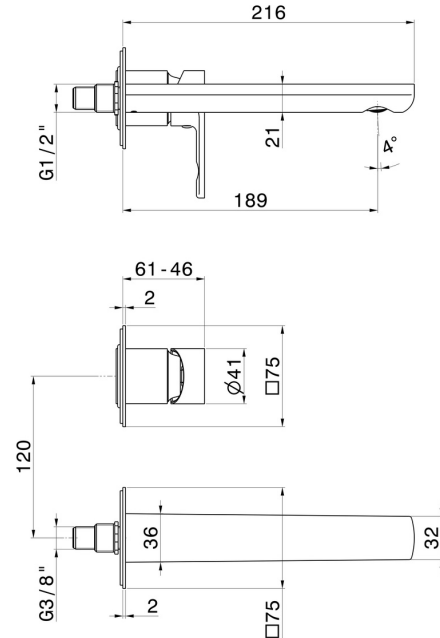

HAKA

72026E.59.097

Single lever wall mixer group. Ø75 - finish PVD Brushed Gold

External part. Without pop-up waste set

PVD Brushed Gold

FEATURES

Material	Brass
Technology	Save Water
Installation	Wall concealed part
Spout	Standard spout
Hole type	2 holes
Control type	Single lever
Waste / Drain set	Without waste set
Water mixing	Mechanical
Required for installation	<u>27852.00.000</u>

TECHNICAL DRAWING

 **AR Preview**
try it in your home

More Details
on our [website](#)

HAKA

72026E.59.097

Single lever wall mixer group. Ø75 - finish PVD Brushed Gold

AVAILABLE FINISHES

59.097