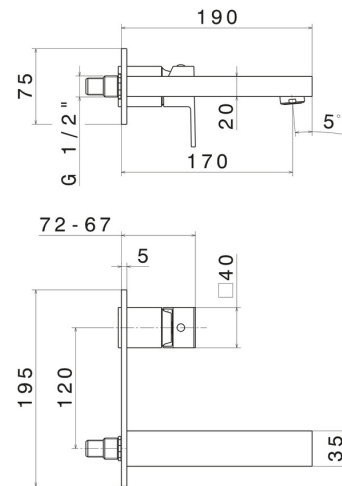

ERGO-Q

66429E.21.018

Single lever wall mixer group. Single cover plate - finish Chrome

Ewexternal part. Without pop-up waste set

FEATURES

Material	Brass
Technology	Save Water
Installation	Wall mounted
Spout	Standard spout
Control type	Single lever
Waste / Drain set	Without waste set
Water mixing	Mechanical
Required for installation	<u>27853.00.000</u>

TECHNICAL DRAWING

ERGO-Q

66429E.21.018

Single lever wall mixer group. Single cover plate - finish Chrome

AVAILABLE FINISHES

21.018

Chrome

01.093