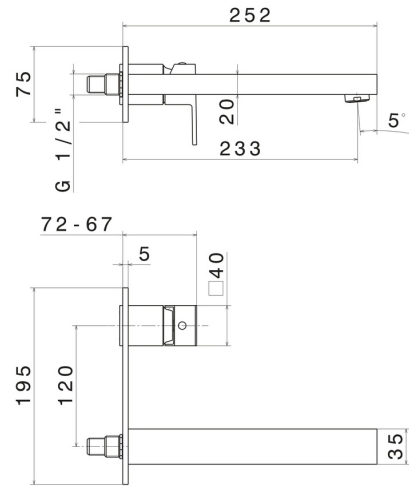

ERGO-Q

66431E.01.093

Single lever wall mixer group. Single cover plate - finish Matt Black

External part. Without pop-up waste set

FEATURES

Material	Brass
Technology	Save Water
Installation	Wall mounted
Spout	Long spout
Control type	Single lever
Waste / Drain set	Without waste set
Water mixing	Mechanical
Required for installation	<u>27853.00.000</u>

TECHNICAL DRAWING

 **AR Preview**
try it in your home

More Details
on our [website](#)

ERGO-Q

66431E.01.093

Single lever wall mixer group. Single cover plate - finish Matt Black

AVAILABLE FINISHES

01.093