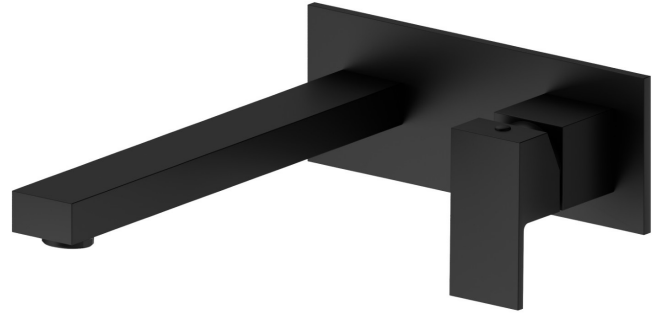

ERGO-Q

66431E.01.093

Single lever wall mixer group. Single cover plate - finish Matt Black

External part. Without pop-up waste set

FEATURES

Material	Brass
Technology	Save Water
Installation	Wall mounted
Spout	Long spout
Control type	Single lever
Waste / Drain set	Without waste set
Water mixing	Mechanical
Required for installation	<u>27853.00.000</u>

TECHNICAL DRAWING

 **AR Preview**
try it in your home

More Details
on our [website](#)

ERGO-Q

66431E.01.093

Single lever wall mixer group. Single cover plate - finish Matt Black

AVAILABLE FINISHES

01.093