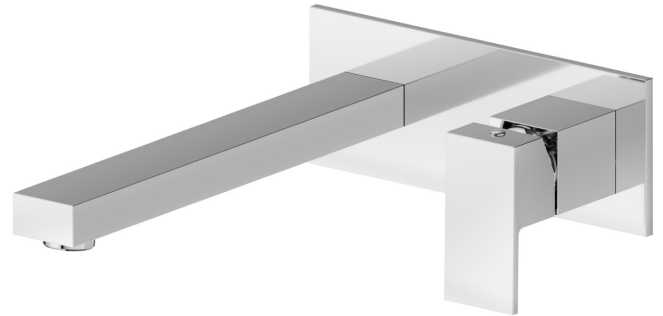

ERGO-Q

66431E.21.018

Single lever wall mixer group. Single cover plate - finish Chrome

External part. Without pop-up waste set

FEATURES

Material	Brass
Technology	Save Water
Installation	Wall mounted
Spout	Long spout
Control type	Single lever
Waste / Drain set	Without waste set
Water mixing	Mechanical
Required for installation	<u>27853.00.000</u>

TECHNICAL DRAWING

ERGO-Q

66431E.21.018

Single lever wall mixer group. Single cover plate - finish Chrome

AVAILABLE FINISHES

21.018

Chrome

01.093

finish Matt Black