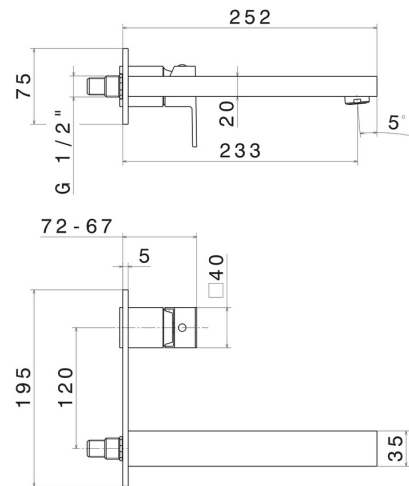

ERGO-Q

66431E.21.018

Single lever wall mixer group. Single cover plate - finish Chrome

External part. Without pop-up waste set

FEATURES

Material	Brass
Technology	Save Water
Installation	Wall mounted
Spout	Long spout
Control type	Single lever
Waste / Drain set	Without waste set
Water mixing	Mechanical
Required for installation	<u>27853.00.000</u>

TECHNICAL DRAWING

ERGO-Q

66431E.21.018

Single lever wall mixer group. Single cover plate - finish Chrome

AVAILABLE FINISHES

21.018

Chrome

01.093