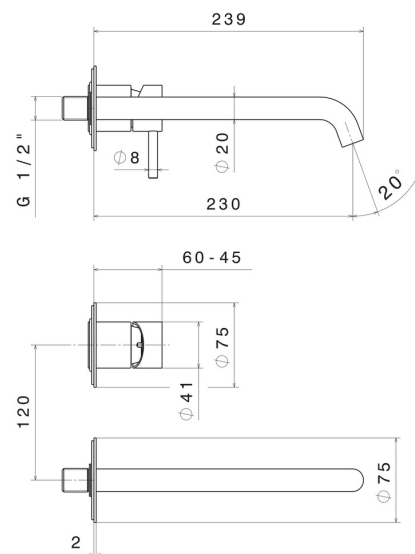

X-STEEL 316

69630EX.50.050

Single lever wall mixer group without pop-up waste set - finish
Stainless Steel

External part. Without pop-up waste set

Stainless Steel

FEATURES

| | |
|---------------------------|----------------------------|
| Material | Stainless Steel |
| Technology | Save Water |
| Installation | Wall concealed part |
| Spout | Long spout |
| Hole type | 2 holes |
| Control type | Single lever |
| Waste / Drain set | Without waste set |
| Water mixing | Mechanical |
| Required for installation | <u>27852.00.000</u> |

TECHNICAL DRAWING

X-STEEL 316

69630EX.50.050

Single lever wall mixer group without pop-up waste set - finish Stainless Steel

AVAILABLE FINISHES

50.050

Stainless Steel

59.064