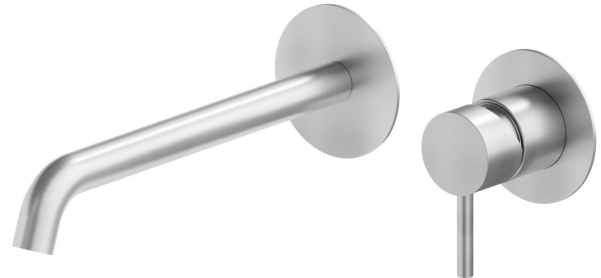

X-STEEL 316

69630EX.50.050

Single lever wall mixer group without pop-up waste set - finish
Stainless Steel

External part. Without pop-up waste set

Stainless Steel

FEATURES

| | |
|---------------------------|----------------------------|
| Material | Stainless Steel |
| Technology | Save Water |
| Installation | Wall concealed part |
| Spout | Long spout |
| Hole type | 2 holes |
| Control type | Single lever |
| Waste / Drain set | Without waste set |
| Water mixing | Mechanical |
| Required for installation | <u>27852.00.000</u> |

TECHNICAL DRAWING

X-STEEL 316

69630EX.50.050

Single lever wall mixer group without pop-up waste set - finish Stainless Steel

AVAILABLE FINISHES

50.050

Stainless Steel

59.064

finish PVD Brushed Gun Metal

59.067

finish PVD Brushed Copper Bronze

59.097

finish PVD Brushed Gold

59.098

finish PVD Brushed Pale Gold