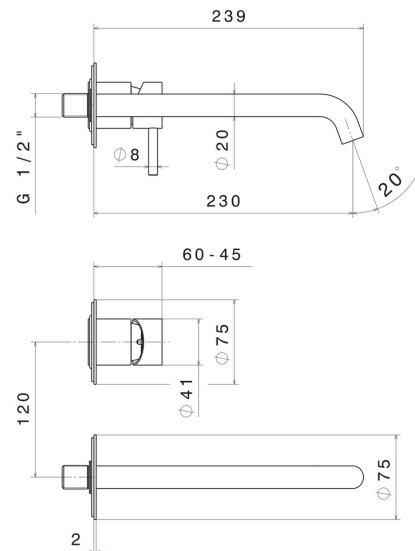

X-STEEL 316

69630EX.59.064

Single lever wall mixer group without pop-up waste set - finish
PVD Brushed Gun Metal

External part. Without pop-up waste set

PVD Brushed Gun Metal

FEATURES

Material	Stainless Steel
Technology	Save Water
Installation	Wall concealed part
Spout	Long spout
Hole type	2 holes
Control type	Single lever
Waste / Drain set	Without waste set
Water mixing	Mechanical
Required for installation	<u>27852.00.000</u>

TECHNICAL DRAWING

 **AR Preview**
try it in your home

More Details
on our [website](#)

X-STEEL 316

69630EX.59.064

Single lever wall mixer group without pop-up waste set - finish PVD Brushed Gun Metal

AVAILABLE FINISHES