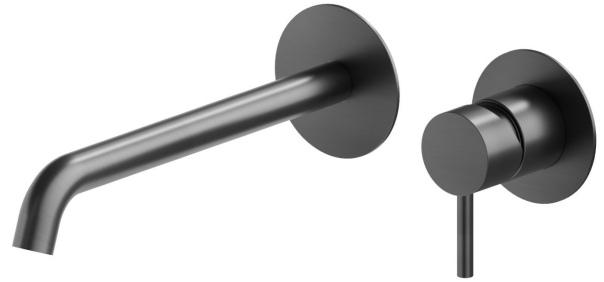

X-STEEL 316

69630EX.59.064

Single lever wall mixer group without pop-up waste set - finish
PVD Brushed Gun Metal

External part. Without pop-up waste set

PVD Brushed Gun Metal

FEATURES

Material	Stainless Steel
Technology	Save Water
Installation	Wall concealed part
Spout	Long spout
Hole type	2 holes
Control type	Single lever
Waste / Drain set	Without waste set
Water mixing	Mechanical
Required for installation	<u>27852.00.000</u>

TECHNICAL DRAWING

 **AR Preview**
try it in your home

More Details
on our [website](#)

X-STEEL 316

69630EX.59.064

Single lever wall mixer group without pop-up waste set - finish PVD Brushed Gun Metal

AVAILABLE FINISHES

59.064

PVD Brushed Gun Metal

50.050

finish Stainless Steel

59.067

finish PVD Brushed Copper Bronze

59.097

finish PVD Brushed Gold

59.098

finish PVD Brushed Pale Gold

AR Preview
try it in your home

More Details
on our [website](#)