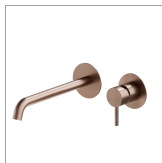

# X-STEEL 316

## 69630EX.59.067

Single lever wall mixer group without pop-up waste set - finish  
PVD Brushed Copper Bronze

External part. Without pop-up waste set

PVD Brushed Copper Bronze

### FEATURES

Material	<b>Stainless Steel</b>
Technology	<b>Save Water</b>
Installation	<b>Wall concealed part</b>
Spout	<b>Long spout</b>
Hole type	<b>2 holes</b>
Control type	<b>Single lever</b>
Waste / Drain set	<b>Without waste set</b>
Water mixing	<b>Mechanical</b>
Required for installation	<b><u>27852.00.000</u></b>

### TECHNICAL DRAWING

**X-STEEL 316**

**69630EX.59.067**

Single lever wall mixer group without pop-up waste set - finish PVD Brushed Copper Bronze

**AVAILABLE FINISHES**

---

**59.067**

PVD Brushed Copper Bronze