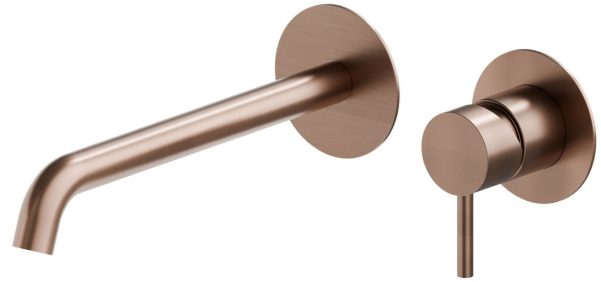

# X-STEEL 316

## 69630EX.59.067

Single lever wall mixer group without pop-up waste set - finish  
PVD Brushed Copper Bronze

External part. Without pop-up waste set

PVD Brushed Copper Bronze

### FEATURES

Material	<b>Stainless Steel</b>
Technology	<b>Save Water</b>
Installation	<b>Wall concealed part</b>
Spout	<b>Long spout</b>
Hole type	<b>2 holes</b>
Control type	<b>Single lever</b>
Waste / Drain set	<b>Without waste set</b>
Water mixing	<b>Mechanical</b>
Required for installation	<b><u>27852.00.000</u></b>

### TECHNICAL DRAWING

**X-STEEL 316**

**69630EX.59.067**

Single lever wall mixer group without pop-up waste set - finish PVD Brushed Copper Bronze

**AVAILABLE FINISHES**

---

**59.067**

PVD Brushed Copper Bronze