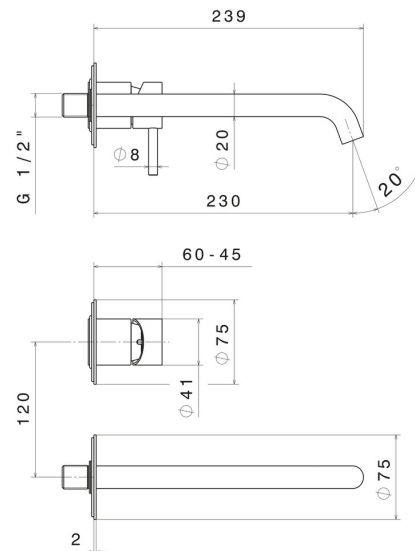

## 69630EX.59.067

Single lever wall mixer group without pop-up waste set - finish  
PVD Brushed Copper Bronze

External part. Without pop-up waste set

PVD Brushed Copper Bronze

### FEATURES

Material	<b>Stainless Steel</b>
Technology	<b>Save Water</b>
Installation	<b>Wall concealed part</b>
Spout	<b>Long spout</b>
Hole type	<b>2 holes</b>
Control type	<b>Single lever</b>
Waste / Drain set	<b>Without waste set</b>
Water mixing	<b>Mechanical</b>
Required for installation	<b><u>27852.00.000</u></b>

### TECHNICAL DRAWING

**X-STEEL 316**

**69630EX.59.067**

Single lever wall mixer group without pop-up waste set - finish PVD Brushed Copper Bronze

**AVAILABLE FINISHES**

---

**59.067**

PVD Brushed Copper Bronze