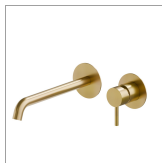

X-STEEL 316

69630EX.59.097

Single lever wall mixer group without pop-up waste set - finish
PVD Brushed Gold

External part. Without pop-up waste set

PVD Brushed Gold

FEATURES

Material	Stainless Steel
Technology	Save Water
Installation	Wall concealed part
Spout	Long spout
Hole type	2 holes
Control type	Single lever
Waste / Drain set	Without waste set
Water mixing	Mechanical
Required for installation	<u>27852.00.000</u>

TECHNICAL DRAWING

X-STEEL 316

69630EX.59.097

Single lever wall mixer group without pop-up waste set - finish PVD Brushed Gold

AVAILABLE FINISHES

59.097

PVD Brushed Gold

50.050

finish Stainless Steel

59.064

finish PVD Brushed Gun Metal

59.067

finish PVD Brushed Copper Bronze

59.098

finish PVD Brushed Pale Gold