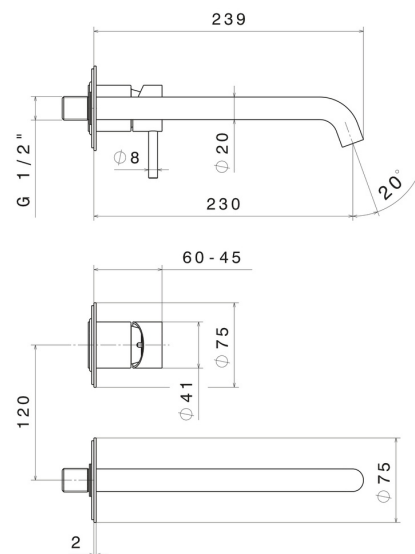

X-STEEL 316

69630EX.59.097

Single lever wall mixer group without pop-up waste set - finish
PVD Brushed Gold

External part. Without pop-up waste set

PVD Brushed Gold

FEATURES

Material	Stainless Steel
Technology	Save Water
Installation	Wall concealed part
Spout	Long spout
Hole type	2 holes
Control type	Single lever
Waste / Drain set	Without waste set
Water mixing	Mechanical
Required for installation	<u>27852.00.000</u>

TECHNICAL DRAWING

X-STEEL 316

69630EX.59.097

Single lever wall mixer group without pop-up waste set - finish PVD Brushed Gold

AVAILABLE FINISHES

59.097

PVD Brushed Gold

50.050