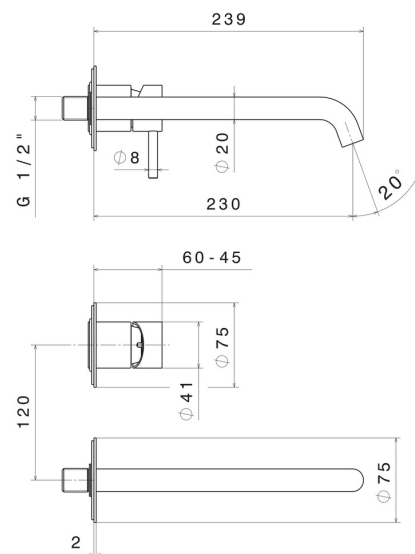

X-STEEL 316

69630EX.59.098

Single lever wall mixer group without pop-up waste set - finish
PVD Brushed Pale Gold

External part. Without pop-up waste set

PVD Brushed Pale Gold

FEATURES

Material	Stainless Steel
Technology	Save Water
Installation	Wall concealed part
Spout	Long spout
Hole type	2 holes
Control type	Single lever
Waste / Drain set	Without waste set
Water mixing	Mechanical
Required for installation	<u>27852.00.000</u>

TECHNICAL DRAWING

X-STEEL 316

69630EX.59.098

Single lever wall mixer group without pop-up waste set - finish PVD Brushed Pale Gold

AVAILABLE FINISHES

59.098

PVD Brushed Pale Gold

50.050