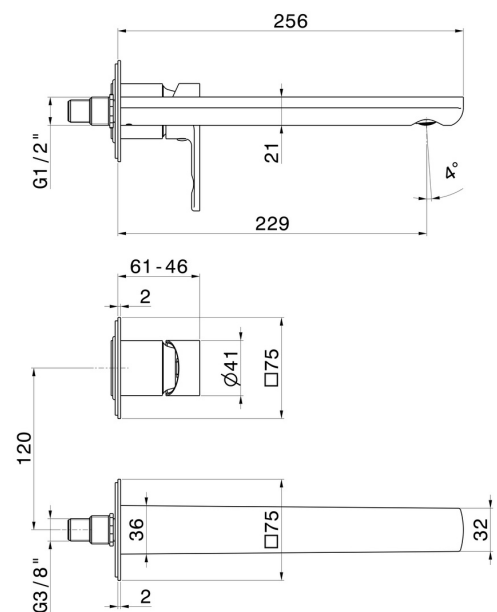

HAKA

72032E.01.014

Single lever wall mixer group without pop-up waste set. Ø75 - finish Matt White

External part. Without pop-up waste set

FEATURES

Material	Brass
Technology	Save Water
Installation	Wall concealed part
Spout	Long spout
Hole type	2 holes
Control type	Single lever
Waste / Drain set	Without waste set
Water mixing	Mechanical
Required for installation	<u>27852.00.000</u>

TECHNICAL DRAWING

HAKA

72032E.01.014

Single lever wall mixer group without pop-up waste set. Ø75 - finish Matt White

AVAILABLE FINISHES

01.014

Matt White

01.093