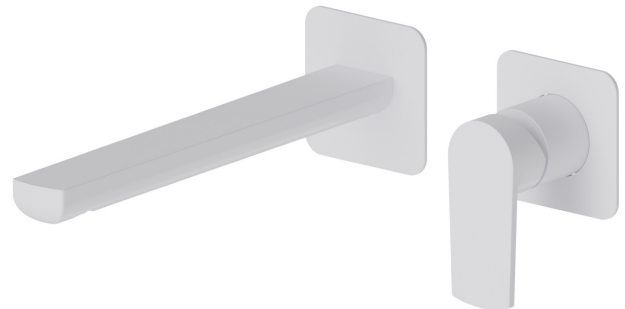

HAKA

72032E.01.014

Single lever wall mixer group without pop-up waste set. Ø75 - finish Matt White

External part. Without pop-up waste set

FEATURES

Material	Brass
Technology	Save Water
Installation	Wall concealed part
Spout	Long spout
Hole type	2 holes
Control type	Single lever
Waste / Drain set	Without waste set
Water mixing	Mechanical
Required for installation	<u>27852.00.000</u>

TECHNICAL DRAWING

HAKA

72032E.01.014

Single lever wall mixer group without pop-up waste set. Ø75 - finish Matt White

AVAILABLE FINISHES

01.014

Matt White

01.093