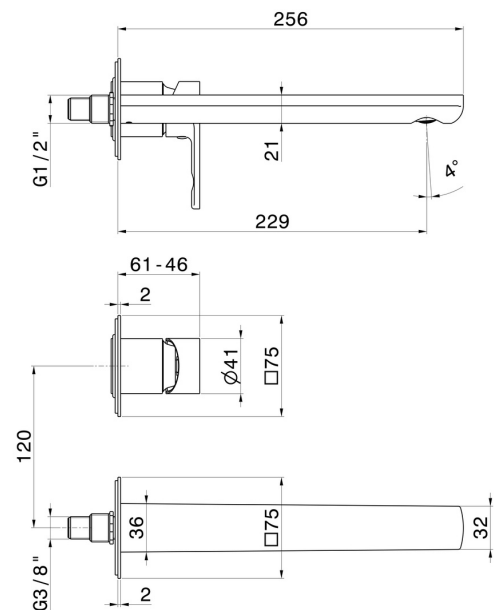

HAKA

72032E.01.093

Single lever wall mixer group without pop-up waste set. Ø75 - finish Matt Black

External part. Without pop-up waste set

FEATURES

Material	Brass
Technology	Save Water
Installation	Wall concealed part
Spout	Long spout
Hole type	2 holes
Control type	Single lever
Waste / Drain set	Without waste set
Water mixing	Mechanical
Required for installation	<u>27852.00.000</u>

TECHNICAL DRAWING

HAKA

72032E.01.093

Single lever wall mixer group without pop-up waste set. Ø75 - finish Matt Black

AVAILABLE FINISHES

01.093

Matt Black

01.014