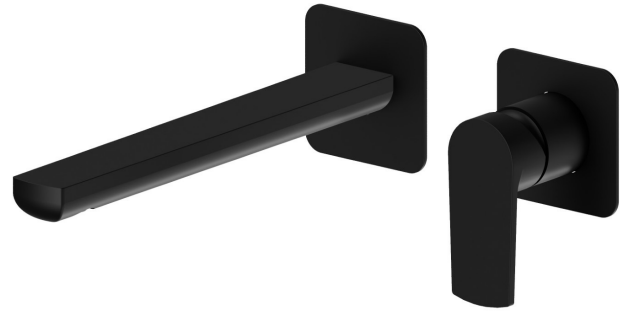

HAKA

72032E.01.093

Single lever wall mixer group without pop-up waste set. Ø75 - finish Matt Black

External part. Without pop-up waste set

FEATURES

Material	Brass
Technology	Save Water
Installation	Wall concealed part
Spout	Long spout
Hole type	2 holes
Control type	Single lever
Waste / Drain set	Without waste set
Water mixing	Mechanical
Required for installation	<u>27852.00.000</u>

TECHNICAL DRAWING

HAKA

72032E.01.093

Single lever wall mixer group without pop-up waste set. Ø75 - finish Matt Black

AVAILABLE FINISHES

01.093

Matt Black

01.014