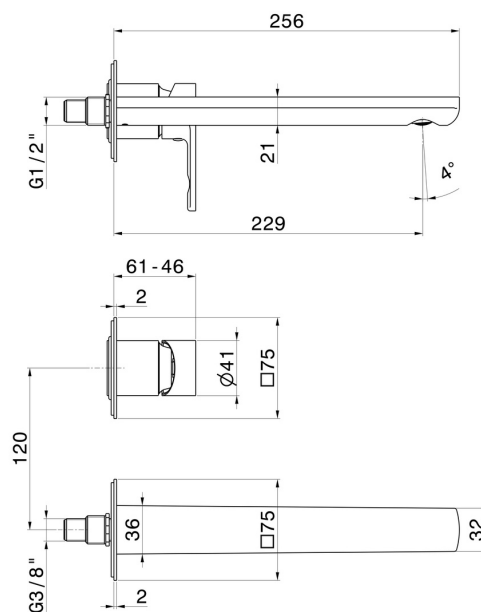

HAKA

72032E.21.018

Single lever wall mixer group without pop-up waste set. Ø75 - finish Chrome

External part. Without pop-up waste set

FEATURES

Material	Brass
Technology	Save Water
Installation	Wall concealed part
Spout	Long spout
Hole type	2 holes
Control type	Single lever
Waste / Drain set	Without waste set
Water mixing	Mechanical
Required for installation	<u>27852.00.000</u>

TECHNICAL DRAWING

HAKA

72032E.21.018

Single lever wall mixer group without pop-up waste set. Ø75 - finish Chrome

AVAILABLE FINISHES

21.018

Chrome

01.014