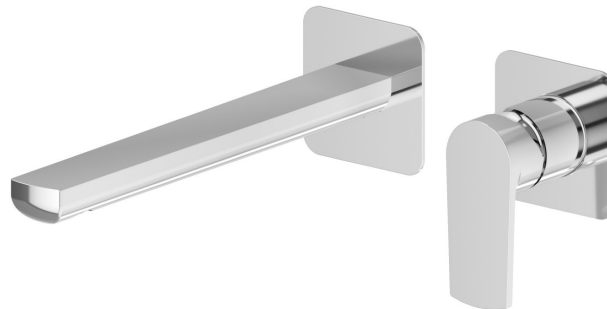

HAKA

72032E.21.018

Single lever wall mixer group without pop-up waste set. Ø75 - finish Chrome

External part. Without pop-up waste set

FEATURES

Material	Brass
Technology	Save Water
Installation	Wall concealed part
Spout	Long spout
Hole type	2 holes
Control type	Single lever
Waste / Drain set	Without waste set
Water mixing	Mechanical
Required for installation	<u>27852.00.000</u>

TECHNICAL DRAWING

HAKA

72032E.21.018

Single lever wall mixer group without pop-up waste set. Ø75 - finish Chrome

AVAILABLE FINISHES

21.018

Chrome

01.014