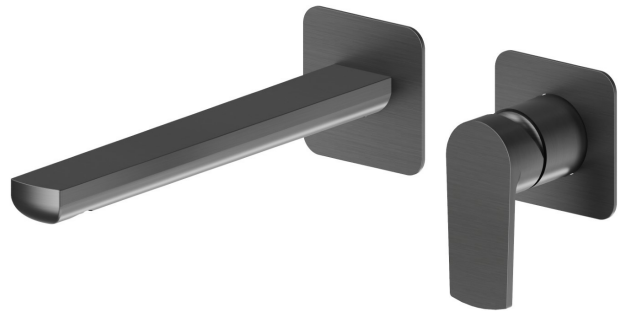

# HAKA

**72032E.59.064**

Single lever wall mixer group without pop-up waste set. Ø75 - finish PVD Brushed Gun Metal

External part. Without pop-up waste set

PVD Brushed Gun Metal

## FEATURES

Material	<b>Brass</b>
Technology	<b>Save Water</b>
Installation	<b>Wall concealed part</b>
Spout	<b>Long spout</b>
Hole type	<b>2 holes</b>
Control type	<b>Single lever</b>
Waste / Drain set	<b>Without waste set</b>
Water mixing	<b>Mechanical</b>
Required for installation	<b><u>27852.00.000</u></b>

## TECHNICAL DRAWING

**HAKA**

**72032E.59.064**

Single lever wall mixer group without pop-up waste set. Ø75 - finish PVD Brushed Gun Metal

**AVAILABLE FINISHES**

---

**59.064**

PVD Brushed Gun Metal