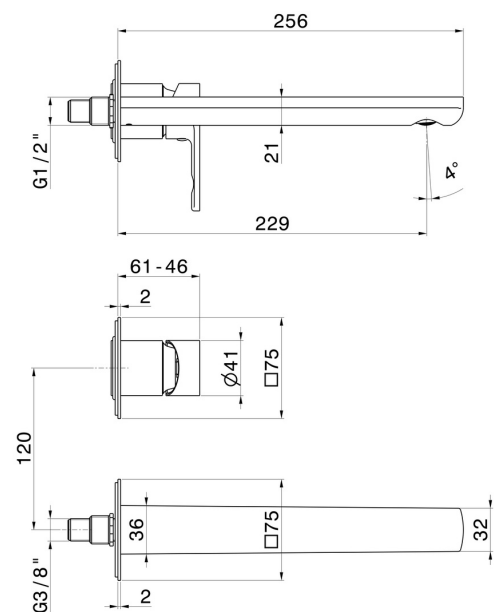

# HAKA

**72032E.59.064**

Single lever wall mixer group without pop-up waste set. Ø75 - finish PVD Brushed Gun Metal

External part. Without pop-up waste set

PVD Brushed Gun Metal

## FEATURES

Material	<b>Brass</b>
Technology	<b>Save Water</b>
Installation	<b>Wall concealed part</b>
Spout	<b>Long spout</b>
Hole type	<b>2 holes</b>
Control type	<b>Single lever</b>
Waste / Drain set	<b>Without waste set</b>
Water mixing	<b>Mechanical</b>
Required for installation	<b><u>27852.00.000</u></b>

## TECHNICAL DRAWING

**HAKA**

**72032E.59.064**

Single lever wall mixer group without pop-up waste set. Ø75 - finish PVD Brushed Gun Metal

**AVAILABLE FINISHES**

---

**59.064**

PVD Brushed Gun Metal