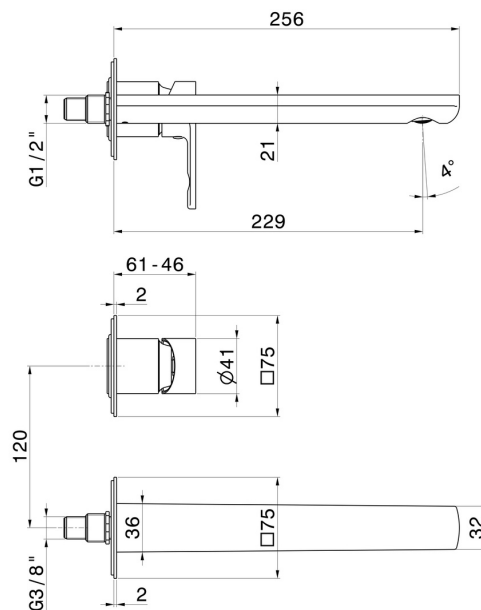

# HAKA

**72032E.59.066**

Single lever wall mixer group without pop-up waste set. Ø75 - finish PVD Brushed steel

External part. Without pop-up waste set

## FEATURES

Material	<b>Brass</b>
Technology	<b>Save Water</b>
Installation	<b>Wall concealed part</b>
Spout	<b>Long spout</b>
Hole type	<b>2 holes</b>
Control type	<b>Single lever</b>
Waste / Drain set	<b>Without waste set</b>
Water mixing	<b>Mechanical</b>
Required for installation	<b><u>27852.00.000</u></b>

## TECHNICAL DRAWING

**HAKA**

**72032E.59.066**

Single lever wall mixer group without pop-up waste set. Ø75 - finish PVD Brushed steel

**AVAILABLE FINISHES**

---

**59.066**

PVD Brushed steel