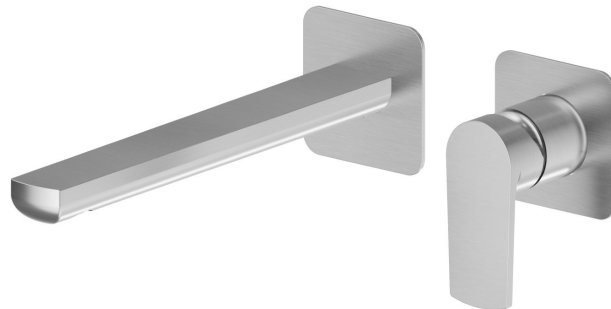

# HAKA

**72032E.59.066**

Single lever wall mixer group without pop-up waste set. Ø75 - finish PVD Brushed steel

External part. Without pop-up waste set

## FEATURES

Material	<b>Brass</b>
Technology	<b>Save Water</b>
Installation	<b>Wall concealed part</b>
Spout	<b>Long spout</b>
Hole type	<b>2 holes</b>
Control type	<b>Single lever</b>
Waste / Drain set	<b>Without waste set</b>
Water mixing	<b>Mechanical</b>
Required for installation	<b><u>27852.00.000</u></b>

## TECHNICAL DRAWING

**HAKA**

**72032E.59.066**

Single lever wall mixer group without pop-up waste set. Ø75 - finish PVD Brushed steel

**AVAILABLE FINISHES**

---

**59.066**

PVD Brushed steel