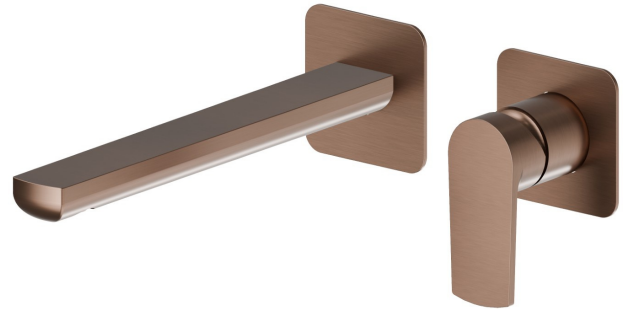

HAKA

72032E.59.067

Single lever wall mixer group without pop-up waste set. Ø75 - finish PVD Brushed Copper Bronze

External part. Without pop-up waste set

PVD Brushed Copper Bronze

FEATURES

Material	Brass
Technology	Save Water
Installation	Wall concealed part
Spout	Long spout
Hole type	2 holes
Control type	Single lever
Waste / Drain set	Without waste set
Water mixing	Mechanical
Required for installation	<u>27852.00.000</u>

TECHNICAL DRAWING

HAKA

72032E.59.067

Single lever wall mixer group without pop-up waste set. Ø75 - finish PVD Brushed Copper Bronze

AVAILABLE FINISHES

59.067

PVD Brushed Copper Bronze

01.014

finish Matt White

01.093

finish Matt Black

21.018

finish Chrome

59.064

finish PVD Brushed Gun Metal

59.066

finish PVD Brushed steel

59.097

finish PVD Brushed Gold