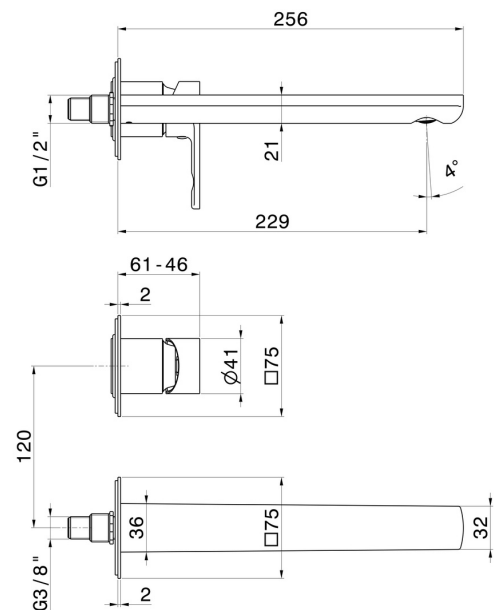

HAKA

72032E.59.067

Single lever wall mixer group without pop-up waste set. Ø75 - finish PVD Brushed Copper Bronze

External part. Without pop-up waste set

PVD Brushed Copper Bronze

FEATURES

Material	Brass
Technology	Save Water
Installation	Wall concealed part
Spout	Long spout
Hole type	2 holes
Control type	Single lever
Waste / Drain set	Without waste set
Water mixing	Mechanical
Required for installation	<u>27852.00.000</u>

TECHNICAL DRAWING

HAKA

72032E.59.067

Single lever wall mixer group without pop-up waste set. Ø75 - finish PVD Brushed Copper Bronze

AVAILABLE FINISHES

59.067

PVD Brushed Copper Bronze

01.014