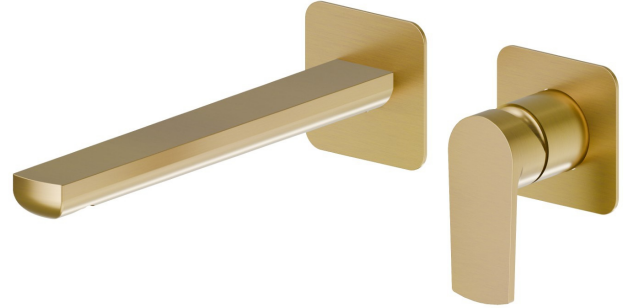

# HAKA

**72032E.59.097**

Single lever wall mixer group without pop-up waste set. Ø75 - finish PVD Brushed Gold

External part. Without pop-up waste set

PVD Brushed Gold

## FEATURES

Material	<b>Brass</b>
Technology	<b>Save Water</b>
Installation	<b>Wall concealed part</b>
Spout	<b>Long spout</b>
Hole type	<b>2 holes</b>
Control type	<b>Single lever</b>
Waste / Drain set	<b>Without waste set</b>
Water mixing	<b>Mechanical</b>
Required for installation	<b><u>27852.00.000</u></b>

## TECHNICAL DRAWING

 **AR Preview**  
try it in your home

**More Details**  
on our [website](#)

**HAKA**

**72032E.59.097**

Single lever wall mixer group without pop-up waste set. Ø75 - finish PVD Brushed Gold

**AVAILABLE FINISHES**

---

**59.097**

PVD Brushed Gold

**01.014**

finish Matt White

**01.093**

finish Matt Black