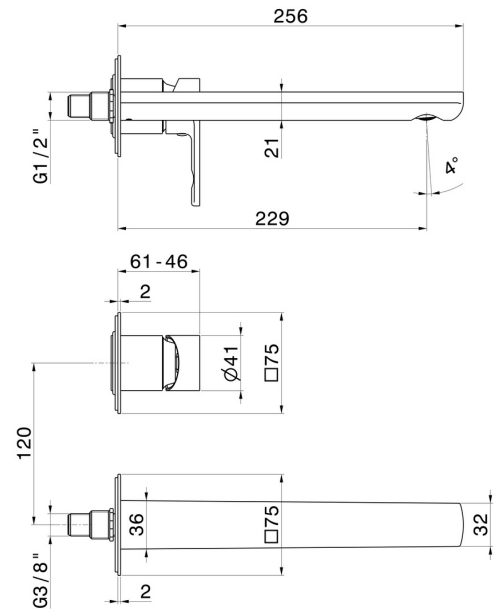

# HAKA

**72032E.59.097**

Single lever wall mixer group without pop-up waste set. Ø75 - finish PVD Brushed Gold

External part. Without pop-up waste set

PVD Brushed Gold

## FEATURES

Material	<b>Brass</b>
Technology	<b>Save Water</b>
Installation	<b>Wall concealed part</b>
Spout	<b>Long spout</b>
Hole type	<b>2 holes</b>
Control type	<b>Single lever</b>
Waste / Drain set	<b>Without waste set</b>
Water mixing	<b>Mechanical</b>
Required for installation	<b><u>27852.00.000</u></b>

## TECHNICAL DRAWING

 **AR Preview**  
try it in your home

**More Details**  
on our [website](#)

**HAKA**

**72032E.59.097**

Single lever wall mixer group without pop-up waste set. Ø75 - finish PVD Brushed Gold