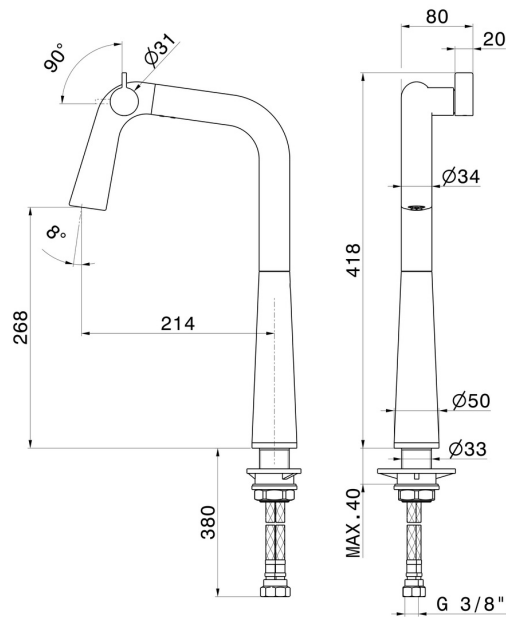

ALKIMIA

73304.01.014

Sink mixer tap with swivel spout - finish Matt White

FEATURES

Material	Brass
Technology	Energy Saving - Save Water
Installation	Freestanding
Kitchen mixer spout	Swivel spout

TECHNICAL DRAWING

ALKIMIA

73304.01.014

Sink mixer tap with swivel spout - finish Matt White

AVAILABLE FINISHES

01.014

Matt White

01.093

finish Matt Black