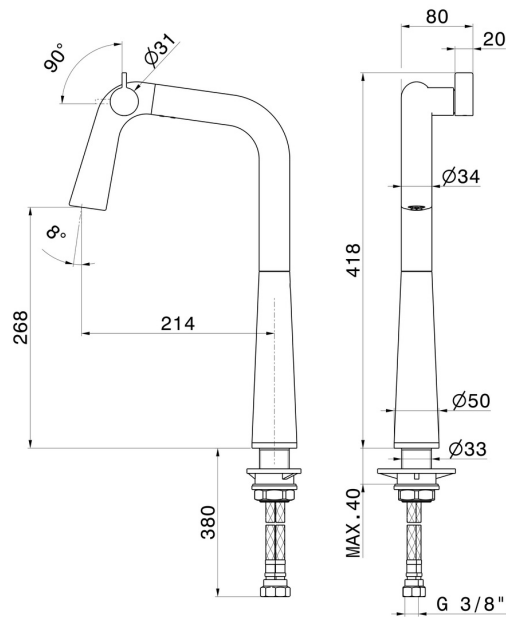

## 73304.01.093

Sink mixer tap with swivel spout - finish Matt Black

### TECHNICAL DRAWING

**ALKIMIA**

**73304.01.093**

Sink mixer tap with swivel spout - finish Matt Black

**AVAILABLE FINISHES**

---

**01.093**

Matt Black