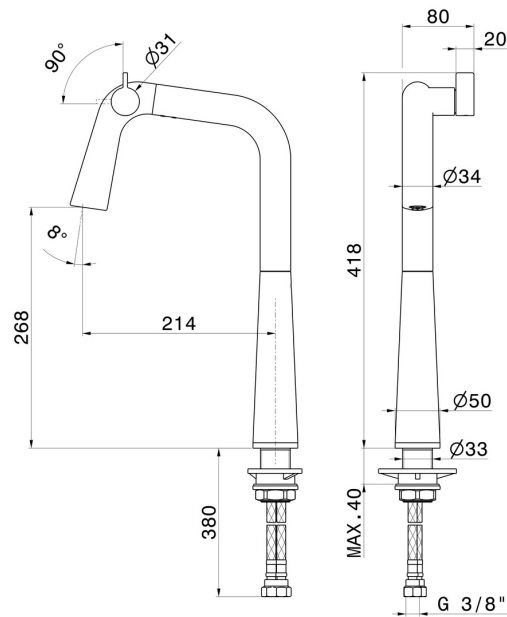

ALKIMIA

73304.21.018

Sink mixer tap with swivel spout - finish Chrome

FEATURES

Material	Brass
Technology	Energy Saving - Save Water
Installation	Freestanding
Kitchen mixer spout	Swivel spout

TECHNICAL DRAWING

ALKIMIA

73304.21.018

Sink mixer tap with swivel spout - finish Chrome

AVAILABLE FINISHES

21.018

Chrome

01.014

finish Matt White