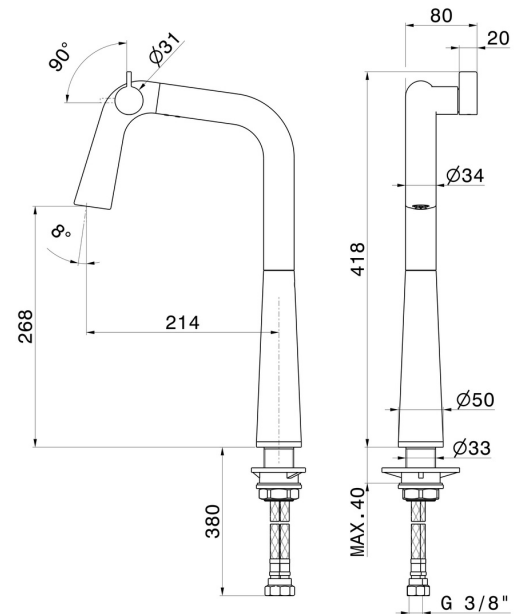

# ALKIMIA

**73304.59.064**

Sink mixer tap with swivel spout - finish PVD Brushed Gun Metal

## TECHNICAL DRAWING

**ALKIMIA**  
**73304.59.064**

Sink mixer tap with swivel spout - finish PVD Brushed Gun Metal

**AVAILABLE FINISHES**

---

**59.064**  
PVD Brushed Gun Metal

**01.014**  
finish Matt White