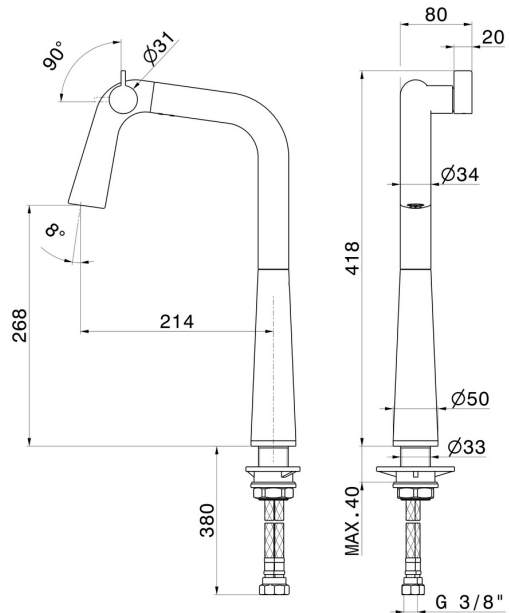

ALKIMIA

73304.59.066

Sink mixer tap with swivel spout - finish PVD Brushed steel

FEATURES

Material	Brass
Technology	Energy Saving - Save Water
Installation	Freestanding
Kitchen mixer spout	Swivel spout

TECHNICAL DRAWING

ALKIMIA

73304.59.066

Sink mixer tap with swivel spout - finish PVD Brushed steel

AVAILABLE FINISHES

59.066

PVD Brushed steel

01.014

finish Matt White