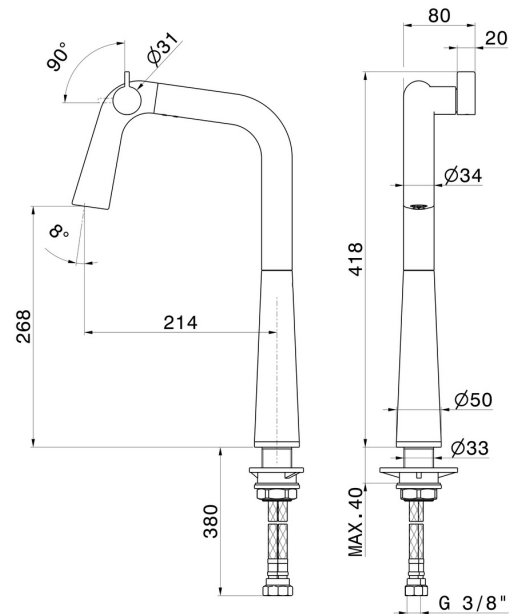

## 73304.59.067

Sink mixer tap with swivel spout - finish PVD Brushed Copper Bronze

PVD Brushed Copper Bronze

### TECHNICAL DRAWING

**ALKIMIA**

**73304.59.067**

Sink mixer tap with swivel spout - finish PVD Brushed Copper Bronze

**AVAILABLE FINISHES**

---

**59.067**

PVD Brushed Copper Bronze