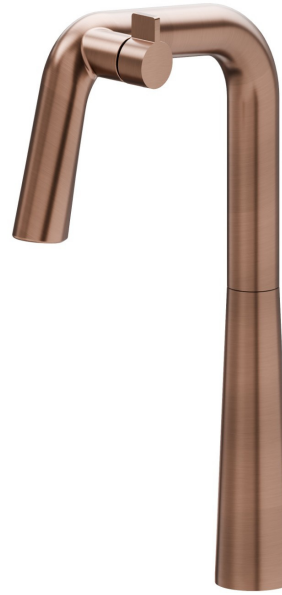

## 73304.59.067

Sink mixer tap with swivel spout - finish PVD Brushed Copper Bronze

PVD Brushed Copper Bronze

### FEATURES

- |                     |                                   |
|---------------------|-----------------------------------|
| Material            | <b>Brass</b>                      |
| Technology          | <b>Energy Saving - Save Water</b> |
| Installation        | <b>Freestanding</b>               |
| Kitchen mixer spout | <b>Swivel spout</b>               |

### TECHNICAL DRAWING

**ALKIMIA**

**73304.59.067**

Sink mixer tap with swivel spout - finish PVD Brushed Copper Bronze

**AVAILABLE FINISHES**

---

**59.067**

PVD Brushed Copper Bronze

**59.066**

finish PVD Brushed steel

**59.098**

finish PVD Brushed Pale Gold

**M0.077**

finish Carbon Satin

**S0.165**

finish Soft Eucalypt