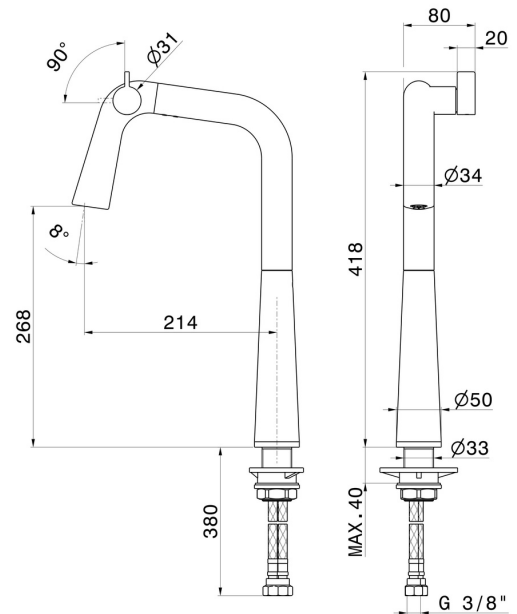

ALKIMIA

73304.59.098

Sink mixer tap with swivel spout - finish PVD Brushed Pale Gold

FEATURES

- | | |
|---------------------|----------------------------|
| Material | Brass |
| Technology | Energy Saving - Save Water |
| Installation | Freestanding |
| Kitchen mixer spout | Swivel spout |

TECHNICAL DRAWING

ALKIMIA

73304.59.098

Sink mixer tap with swivel spout - finish PVD Brushed Pale Gold

AVAILABLE FINISHES

59.098

PVD Brushed Pale Gold

01.014