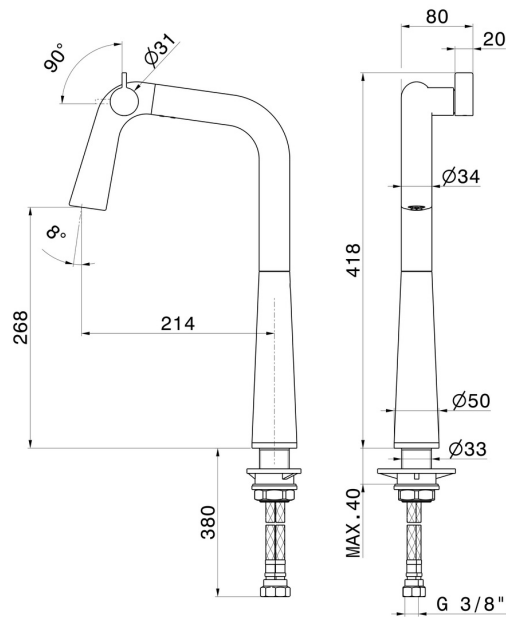

ALKIMIA

73304.M0.077

Sink mixer tap with swivel spout - finish Carbon Satin

FEATURES

- Material **Brass**
- Technology **Energy Saving - Save Water**
- Installation **Freestanding**
- Kitchen mixer spout **Swivel spout**

TECHNICAL DRAWING

ALKIMIA

73304.M0.077

Sink mixer tap with swivel spout - finish Carbon Satin

AVAILABLE FINISHES

M0.077

Carbon Satin

01.014