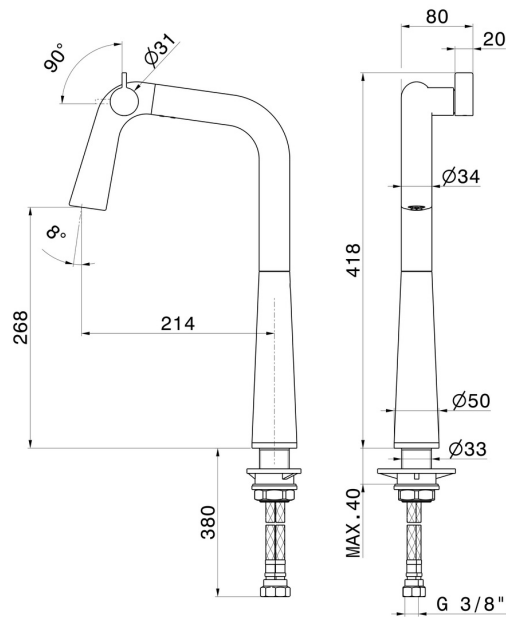

TECHNICAL DRAWING