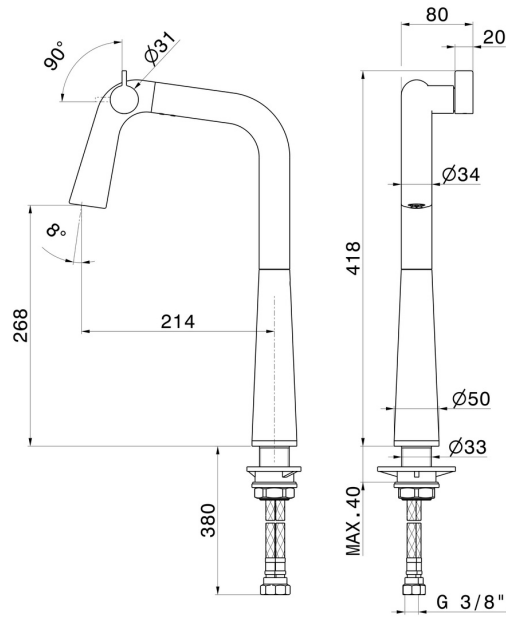

ALKIMIA

73304.S0.166

Sink mixer tap with swivel spout - finish Soft Cortex

Soft Cortex

FEATURES

Material	Brass
Technology	Energy Saving - Save Water
Installation	Freestanding
Kitchen mixer spout	Swivel spout

TECHNICAL DRAWING

ALKIMIA

73304.S0.166

Sink mixer tap with swivel spout - finish Soft Cortex

AVAILABLE FINISHES

S0.166

Soft Cortex

01.014