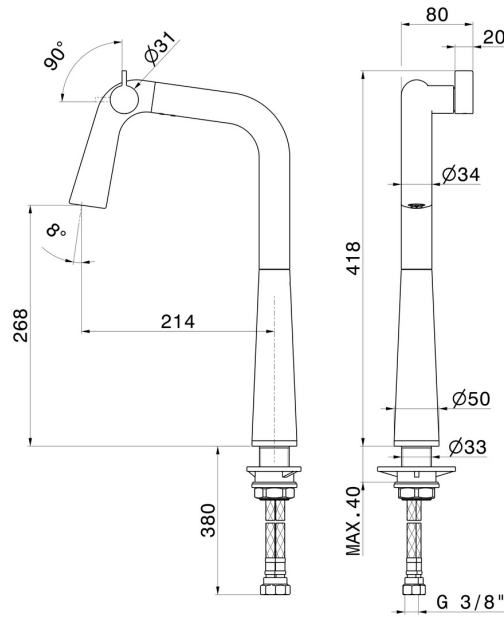

## 73304.S0.167

Sink mixer tap with swivel spout - finish Soft Maple

### TECHNICAL DRAWING

**ALKIMIA**

**73304.S0.167**

Sink mixer tap with swivel spout - finish Soft Maple

**AVAILABLE FINISHES**

---

**S0.167**

Soft Maple