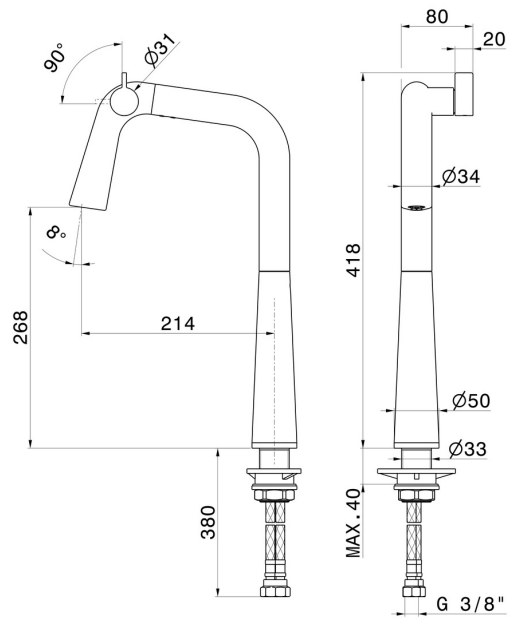

ALKIMIA

73304.S0.169

Sink mixer tap with swivel spout - finish Soft Navy

FEATURES

Material	Brass
Technology	Energy Saving - Save Water
Installation	Freestanding
Kitchen mixer spout	Swivel spout

TECHNICAL DRAWING