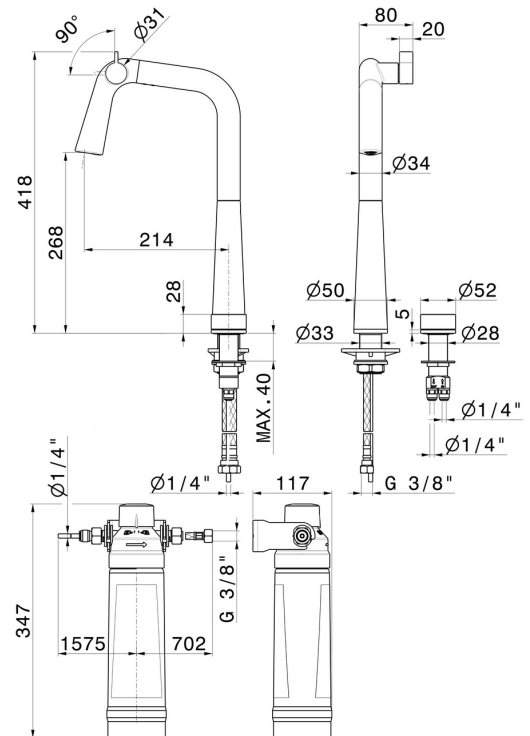

ALKIMIA

73306.01.014

Sink mixer tap with swivel spout and remote control for purified water - finish Matt White

Including: - AQA drink AC 100 filter cartridge; - AQA Drink MMW nozzle.

FEATURES

Material	Brass
Technology	Save Water
Installation	Freestanding
Kitchen mixer spout	Swivel spout
Control type	Single lever

TECHNICAL DRAWING

ALKIMIA

73306.01.014

Sink mixer tap with swivel spout and remote control for purified water - finish Matt White

AVAILABLE FINISHES

01.014

Matt White

01.093