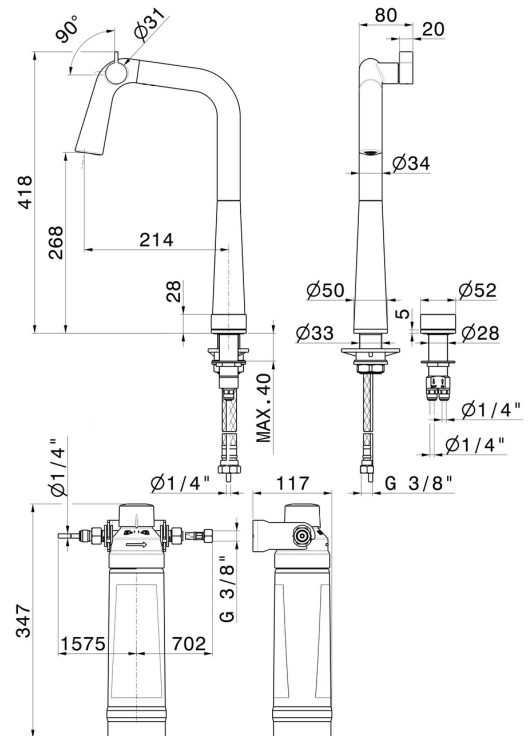

ALKIMIA

73306.59.098

Sink mixer tap with swivel spout and remote control for purified water - finish PVD Brushed Pale Gold

Including: - AQA drink AC 100 filter cartridge; - AQA Drink MMW nozzle.

FEATURES

- | | |
|---------------------|---------------------|
| Material | Brass |
| Technology | Save Water |
| Installation | Freestanding |
| Kitchen mixer spout | Swivel spout |
| Control type | Single lever |

TECHNICAL DRAWING

ALKIMIA

73306.59.098

Sink mixer tap with swivel spout and remote control for purified water - finish PVD Brushed Pale Gold

AVAILABLE FINISHES

59.098

PVD Brushed Pale Gold

01.014