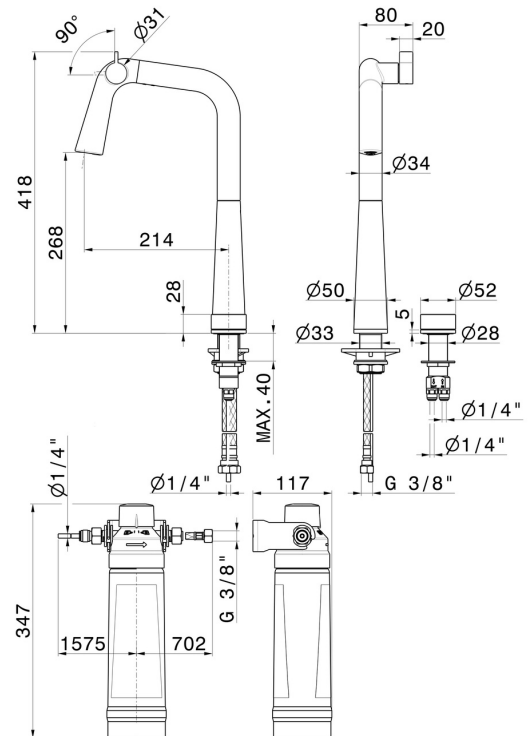

TECHNICAL DRAWING