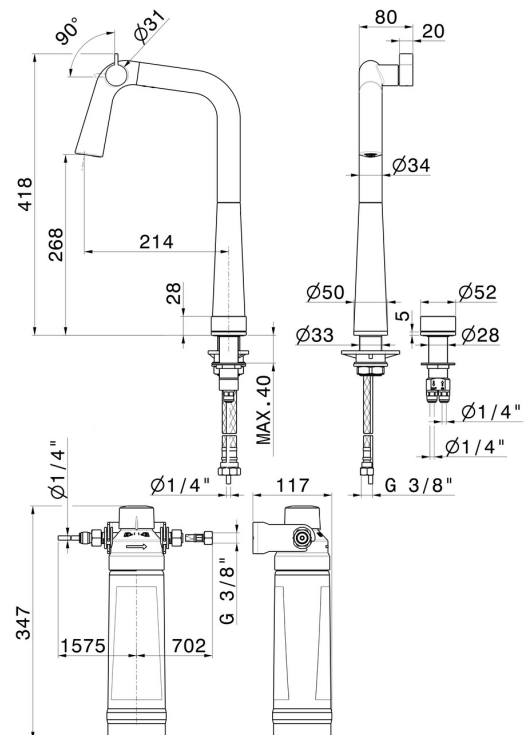

TECHNICAL DRAWING