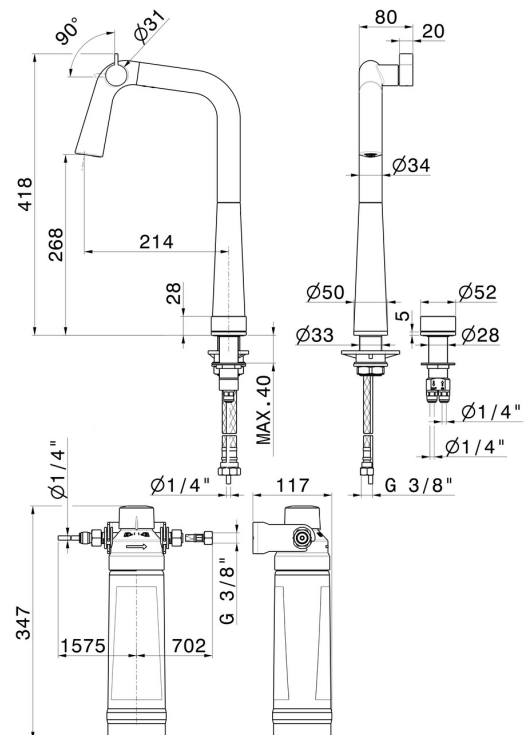

ALKIMIA

73306.S0.169

Sink mixer tap with swivel spout and remote control for purified water - finish Soft Navy

Including: - AQA drink AC 100 filter cartridge; - AQA Drink MMW nozzle.

FEATURES

- | | |
|---------------------|---------------------|
| Material | Brass |
| Technology | Save Water |
| Installation | Freestanding |
| Kitchen mixer spout | Swivel spout |
| Control type | Single lever |

TECHNICAL DRAWING

ALKIMIA
73306.S0.169

Sink mixer tap with swivel spout and remote control for purified water - finish Soft Navy

AVAILABLE FINISHES

S0.169
Soft Navy

01.014
finish Matt White

01.093
finish Matt Black