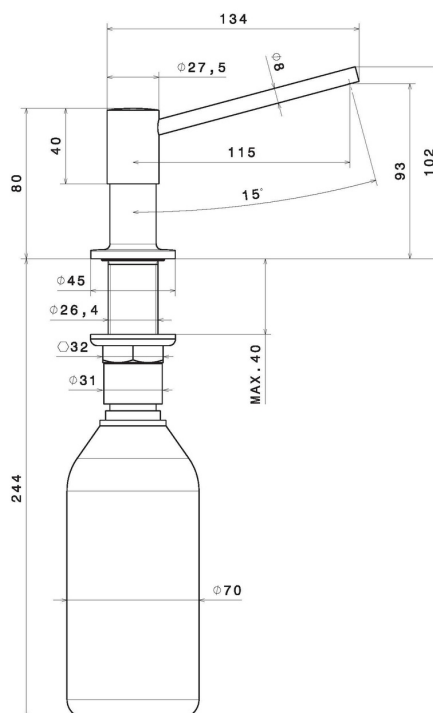

2418.43.238

Soap dispenser - finish Anthracite

FEATURES

Material

Brass

TECHNICAL DRAWING

AR Preview
try it in your home

More Details
on our [website](#)

2418.43.238

Soap dispenser - finish Anthracite

AVAILABLE FINISHES

43.238

Anthracite

01.014

finish Matt White

01.093