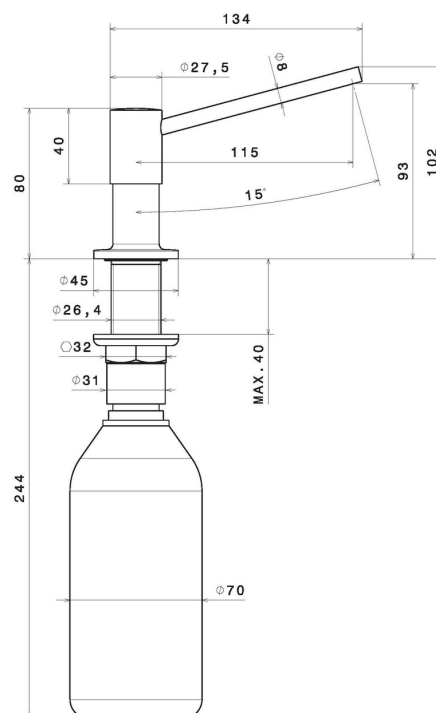

2418.31.028

Soap dispenser - finish Brushed Nickel

Brushed Nickel

FEATURES

Material

Brass

TECHNICAL DRAWING

2418.31.028

Soap dispenser - finish Brushed Nickel

AVAILABLE FINISHES

31.028

Brushed Nickel

01.014

finish Matt White

01.093

finish Matt Black