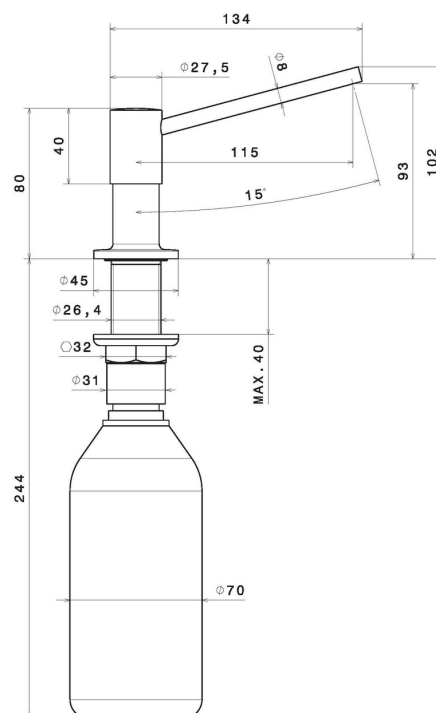

2418.M0.077

Soap dispenser - finish Carbon Satin

Carbon Satin

FEATURES

Material

Brass

TECHNICAL DRAWING

AR Preview
try it in your home

More Details
on our [website](#)

2418.M0.077

Soap dispenser - finish Carbon Satin

AVAILABLE FINISHES

M0.077

Carbon Satin

01.014

finish Matt White