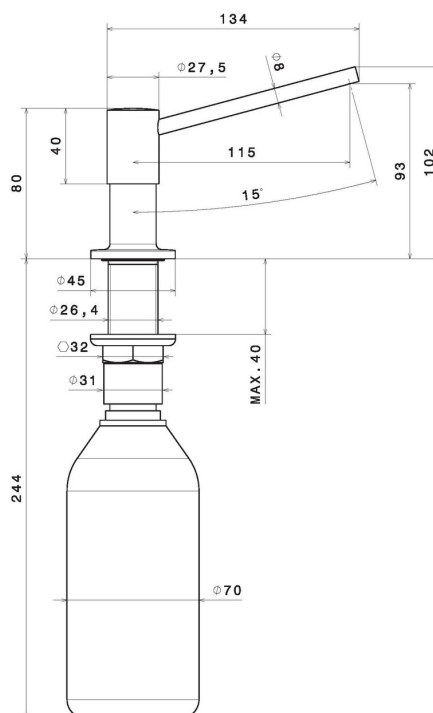

2418.21.018

Soap dispenser - finish Chrome

Chrome

FEATURES

Material

Brass

TECHNICAL DRAWING

2418.21.018

Soap dispenser - finish Chrome

AVAILABLE FINISHES

21.018

Chrome

01.014

finish Matt White

01.093

finish Matt Black