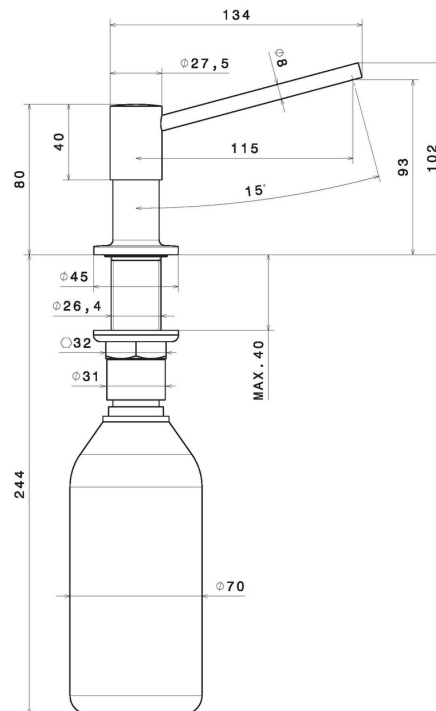

TECHNICAL DRAWING

AR Preview
try it in your home

More Details
on our [website](#)