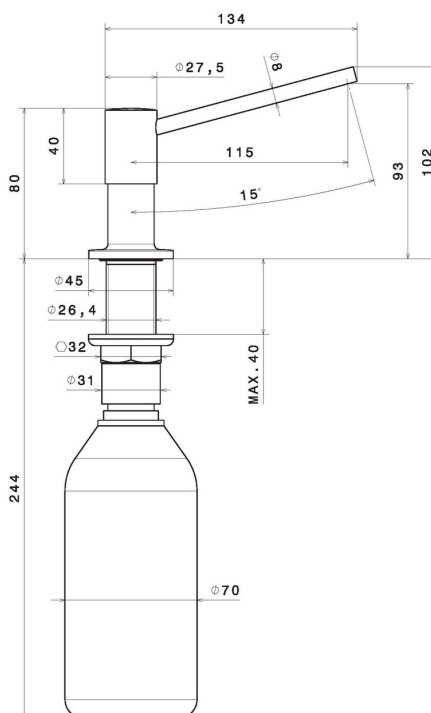

2418.01.014

Soap dispenser - finish Matt White

FEATURES

Material

Brass

TECHNICAL DRAWING

2418.01.014

Soap dispenser - finish Matt White