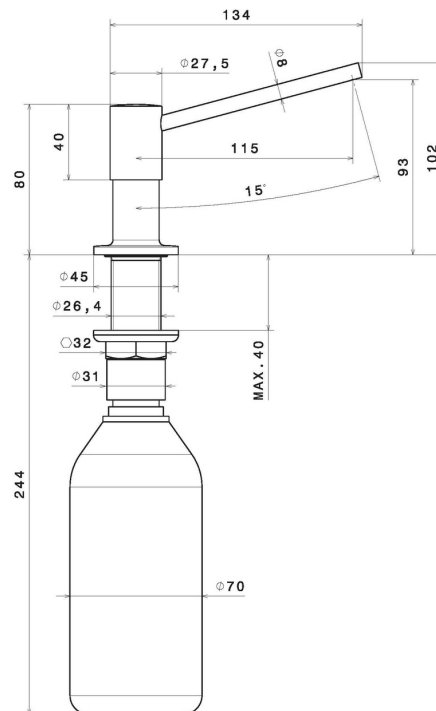

2418.59.067

Soap dispenser - finish PVD Brushed Copper Bronze

PVD Brushed Copper Bronze

FEATURES

Material

Brass

TECHNICAL DRAWING

2418.59.067

Soap dispenser - finish PVD Brushed Copper Bronze

AVAILABLE FINISHES

59.067

PVD Brushed Copper Bronze

01.014

finish Matt White

01.093

finish Matt Black