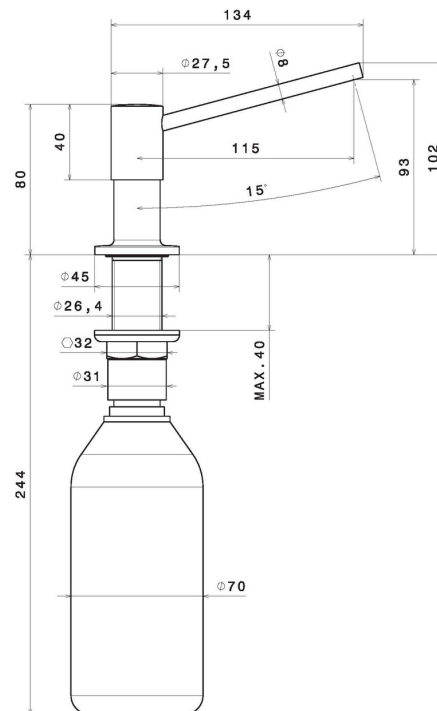

2418.59.064

Soap dispenser - finish PVD Brushed Gun Metal

PVD Brushed Gun Metal

FEATURES

Material

Brass

TECHNICAL DRAWING

2418.59.064

Soap dispenser - finish PVD Brushed Gun Metal

AVAILABLE FINISHES

59.064

PVD Brushed Gun Metal

01.014

finish Matt White

01.093

finish Matt Black